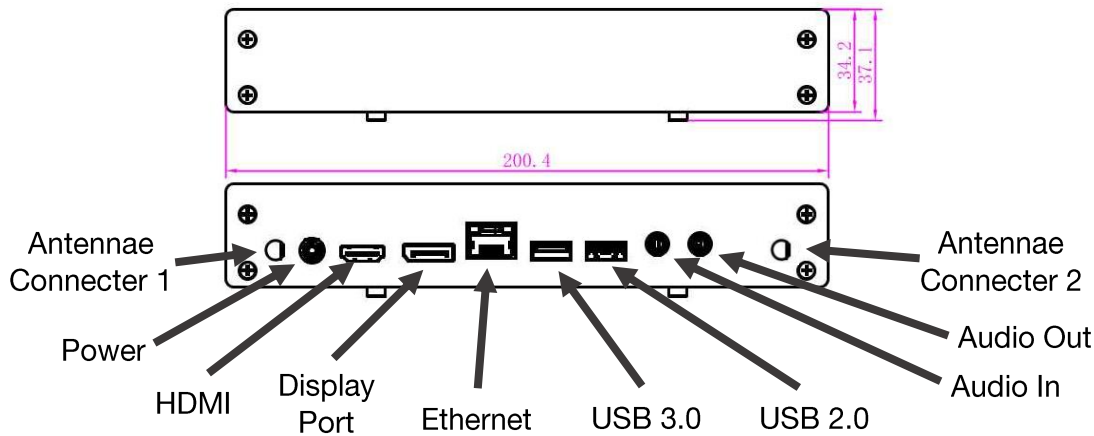

Technical Drawing – Fanless Players

- NTB-HD-RTL1-S
- NTB-HD-1-S/SA/P
- NTB-HD-10-S/SA/P
- NTB-HD-100-S/SA/P
- NTB-4K-1000S/SA/P

	Fanless Players Technical Drawing	Revisions:
	A technical drawing of the ONELAN fanless chassis used on all NTB fanless players. Shows all sides of the player with all ports and screws included.	Benjamin Perry 16-10-2018
15 – 01 – 2015		
Units: Millimetres		