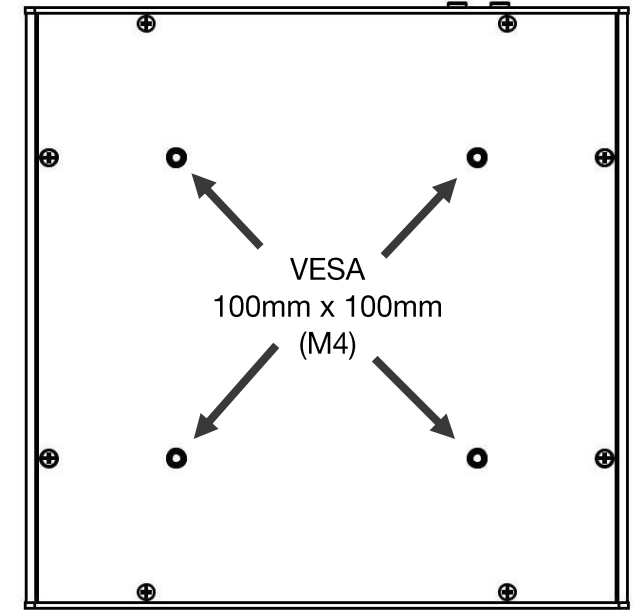

Technical Drawing – Fanless Players

- NTB-HD-RTL1-S
- NTB-HD-1-S/SA/P
- NTB-HD-10-S/SA/P
- NTB-HD-100-S/SA/P
- NTB-4K-1000S/SA/P

	Fanless Players Technical Drawing	Revisions:
	A technical drawing of the ONELAN fanless chassis used on all NTB fanless players. Shows all sides of the player with all ports and screws included.	Benjamin Perry 16-10-2018
15 – 01 – 2015		
Units: Millimetres		